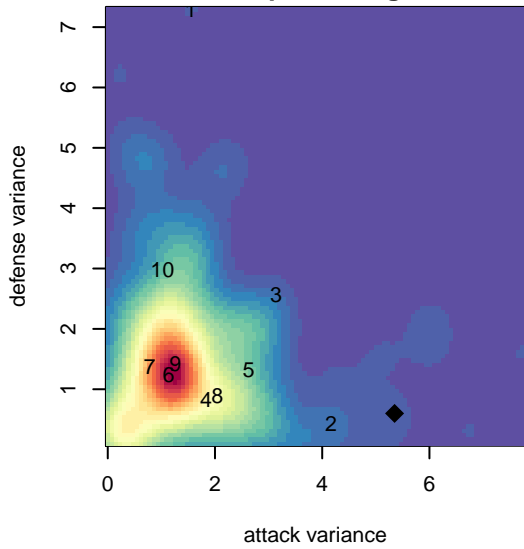

WAFC Cobras G02

Woodburn, OR
 G02 total strength=1174
 attack=3.76 defense=3.54
 spr league = PTT Win G02 Div 1 White

alt names used:
 WAFC COBRAS
 WAFC 02G Cobras

Venues played:
 2017 Clash At the Border Gold/Silver/Bronze
 2017 PTT Winter G02 Division 1 White

WAFC Cobras G02
 Dots are actual minus expected GF (blue circles) and GA (red triangles).
 Blue line is smoothed change in attack strength. Red is smoothed change in defense strength.

**attack and defense variance (black dot)
relative to other teams
and top 10 in region**