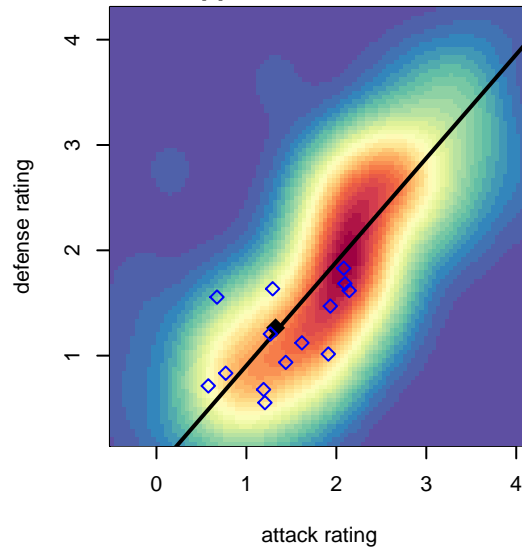

**attack and defense rating
relative to others at age
and all opponents in last 13 months**