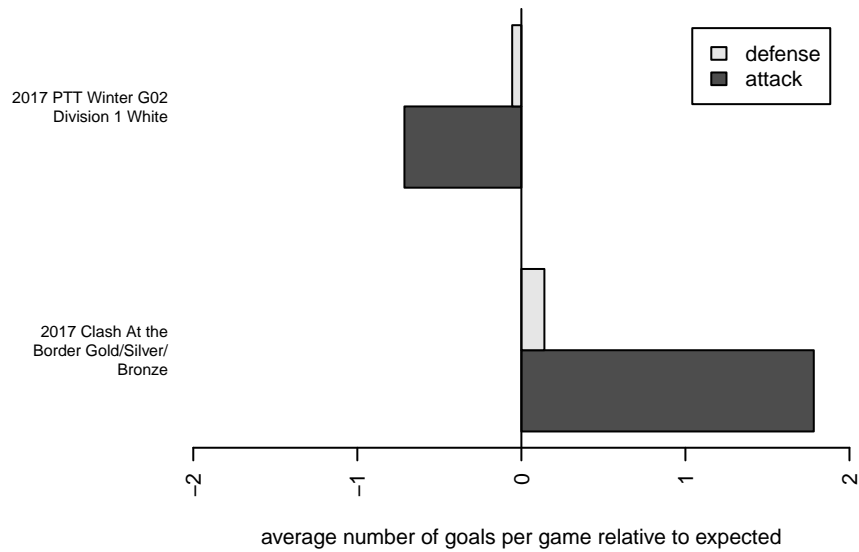

WAFC Cobras G02
 Dots are actual minus expected GF (blue circles) and GA (red triangles).
 Blue line is smoothed change in attack strength. Red is smoothed change in defense strength.

**attack and defense variance (black dot)
relative to other teams
and top 10 in region**

**attack and defense rating
relative to others at age
and all opponents in last 13 months**

Performance relative to 13 month average

Performance relative to 13 month average

date	home		away		venue	pred.home	pred.away
2018-03-28	BSC Portland Black G02	0	WAFC Cobras G02	0	2017 PTT Winter G02 Division 1 White	0.92	2.95
2018-03-11	HSC Galaxy G02	2	WAFC Cobras G02	0	2017 PTT Winter G02 Division 1 White	1.05	1.22
2018-03-10	WAFC Cobras G02	0	Crossfire OR Blue I G02	4	2017 PTT Winter G02 Division 1 White	1.15	2.15
2018-03-04	Eastside Timbers Black G02	0	WAFC Cobras G02	1	2017 PTT Winter G02 Division 1 White	0.68	2.32
2018-03-03	WAFC Cobras G02	1	Bend FC Timbers Red G02	0	2017 PTT Winter G02 Division 1 White	3.10	0.91
2018-02-17	WAFC Cobras G02	2	Thelo Fury G02	1	2017 PTT Winter G02 Division 1 White	1.62	1.01
2018-02-04	Oregon Trails FC Fusion G02	2	WAFC Cobras G02	5	2017 PTT Winter G02 Division 1 White	1.33	1.87
2018-02-03	Washington Timbers White 1 G02	2	WAFC Cobras G02	1	2017 PTT Winter G02 Division 1 White	1.98	1.19
2018-01-28	Rogue Valley Timbers White G02	0	WAFC Cobras G02	0	2017 PTT Winter G02 Division 1 White	0.54	1.08
2018-01-20	THUSC Rapids G02	1	WAFC Cobras G02	2	2017 PTT Winter G02 Division 1 White	0.87	2.63
2017-06-25	WAFC Cobras G02	0	Longview RF Athletics G02	1	2017 Clash At the Border Gold/Silver/Bro	1.98	1.71
2017-06-24	WAFC Cobras G02	6	Eastside FC Blue G02	2	2017 Clash At the Border Gold/Silver/Bro	1.27	1.84
2017-06-24	Cascade Rush Revolution G02	2	WAFC Cobras G02	5	2017 Clash At the Border Gold/Silver/Bro	1.99	1.33
2017-06-23	Blackhills FC Red G02	1	WAFC Cobras G02	3	2017 Clash At the Border Gold/Silver/Bro	1.02	2.29