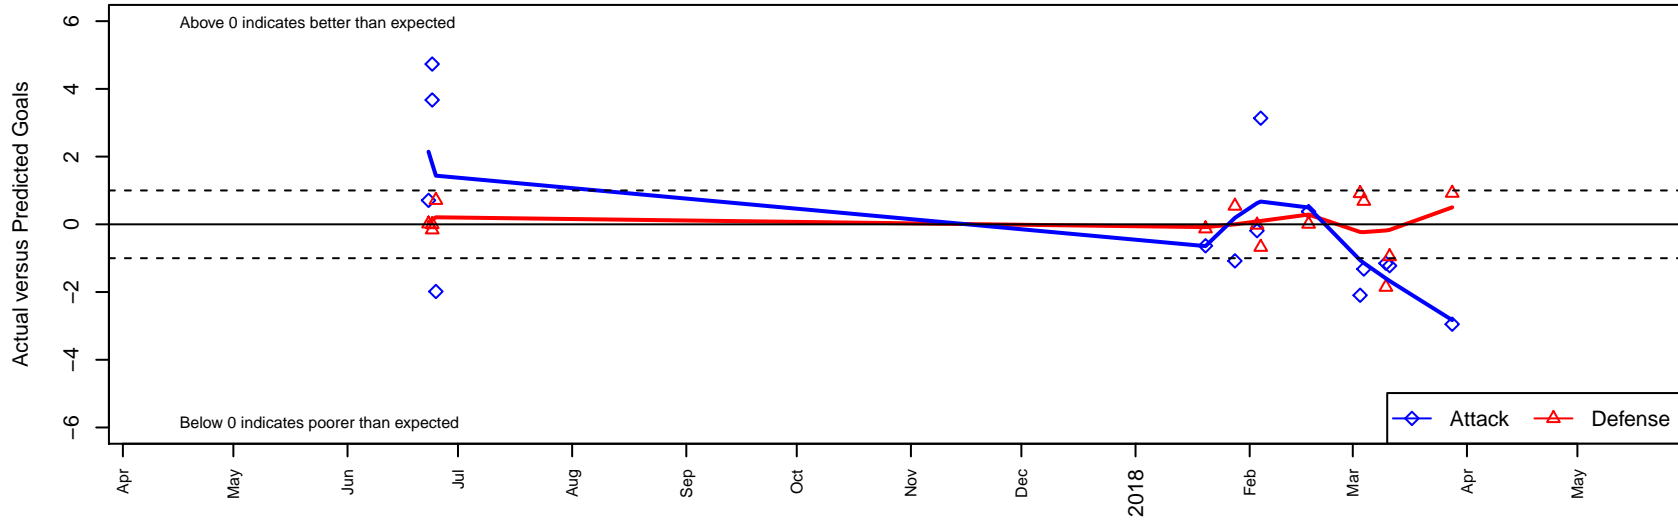

WAFC Cobras G02

Woodburn, OR
 G02 total strength=1174
 attack=3.76 defense=3.54
 spr league = PTT Win G02 Div 1 White

alt names used:
 WAFC COBRAS
 WAFC 02G Cobras

Venues played:
 2017 Clash At the Border Gold/Silver/Bronze
 2017 PTT Winter G02 Division 1 White

WAFC Cobras G02
 Dots are actual minus expected GF (blue circles) and GA (red triangles).
 Blue line is smoothed change in attack strength. Red is smoothed change in defense strength.

**attack and defense variance (black dot)
relative to other teams
and top 10 in region**