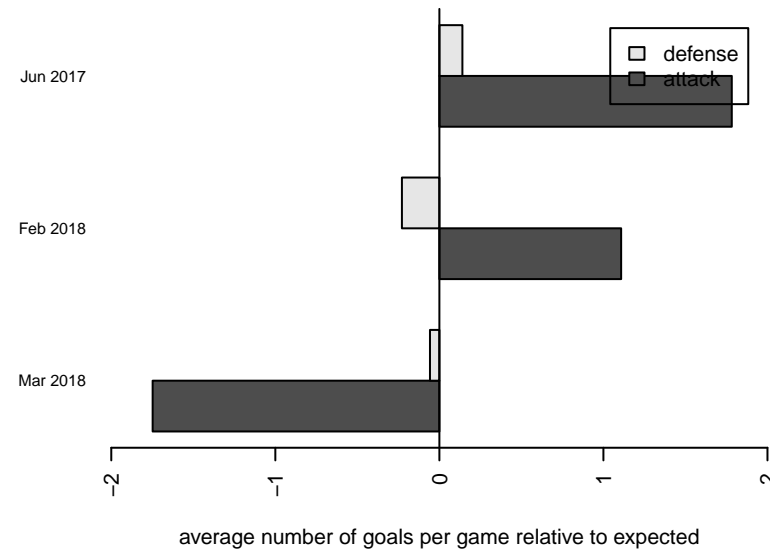

WAFC Cobras G02
 Dots are actual minus expected GF (blue circles) and GA (red triangles).
 Blue line is smoothed change in attack strength. Red is smoothed change in defense strength.

**attack and defense variance (black dot)
relative to other teams
and top 10 in region**

**attack and defense rating
relative to others at age
and all opponents in last 13 months**

Performance relative to 13 month average

Performance relative to 13 month average

date	home		away		venue	pred.home	pred.away
2018-03-28	BSC Portland Black G02	0	WAFC Cobras G02	0	2017 PTT Winter G02 Division 1 White	0.92	2.95
2018-03-11	HSC Galaxy G02	2	WAFC Cobras G02	0	2017 PTT Winter G02 Division 1 White	1.05	1.22
2018-03-10	WAFC Cobras G02	0	Crossfire OR Blue I G02	4	2017 PTT Winter G02 Division 1 White	1.15	2.15
2018-03-04	Eastside Timbers Black G02	0	WAFC Cobras G02	1	2017 PTT Winter G02 Division 1 White	0.68	2.32
2018-03-03	WAFC Cobras G02	1	Bend FC Timbers Red G02	0	2017 PTT Winter G02 Division 1 White	3.10	0.91
2018-02-17	WAFC Cobras G02	2	Thelo Fury G02	1	2017 PTT Winter G02 Division 1 White	1.62	1.01
2018-02-04	Oregon Trails FC Fusion G02	2	WAFC Cobras G02	5	2017 PTT Winter G02 Division 1 White	1.33	1.87
2018-02-03	Washington Timbers White 1 G02	2	WAFC Cobras G02	1	2017 PTT Winter G02 Division 1 White	1.98	1.19
2018-01-28	Rogue Valley Timbers White G02	0	WAFC Cobras G02	0	2017 PTT Winter G02 Division 1 White	0.54	1.08
2018-01-20	THUSC Rapids G02	1	WAFC Cobras G02	2	2017 PTT Winter G02 Division 1 White	0.87	2.63
2017-06-25	WAFC Cobras G02	0	Longview RF Athletics G02	1	2017 Clash At the Border Gold/Silver/Bro	1.98	1.71
2017-06-24	WAFC Cobras G02	6	Eastside FC Blue G02	2	2017 Clash At the Border Gold/Silver/Bro	1.27	1.84
2017-06-24	Cascade Rush Revolution G02	2	WAFC Cobras G02	5	2017 Clash At the Border Gold/Silver/Bro	1.99	1.33
2017-06-23	Blackhills FC Red G02	1	WAFC Cobras G02	3	2017 Clash At the Border Gold/Silver/Bro	1.02	2.29